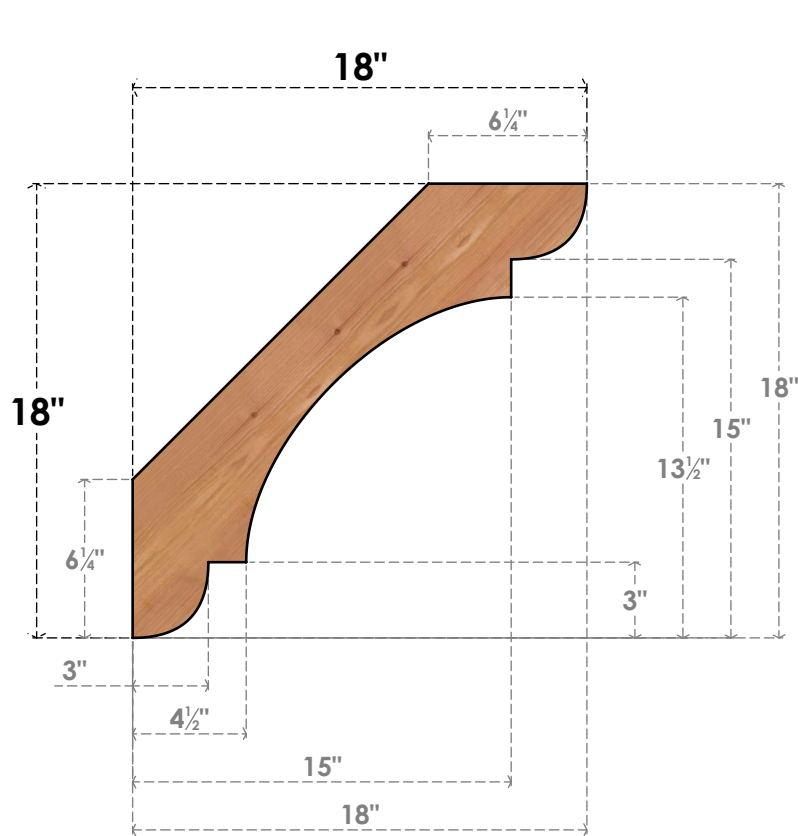

BRC04X18X18OLY00SWR

3 1/2"W X 18"D X 18"H OLYMPIC SMOOTH BRACE, WESTERN RED CEDAR

SIDE

FRONT

EKENA MILLWORK
 2300 WEST MAIN ST.
 CLARKSVILLE, TX 75426
 TOLL FREE: 866-607-0453
 WWW.EKENAMILLWORK.COM

NOTES

1. INSTALLATION TO BE COMPLETED IN ACCORDANCE WITH MANUFACTURER'S SPECIFICATIONS.
2. DRAWING MAY NOT BE TO SCALE
3. THIS DRAWING IS INTENDED FOR DESIGN AND PLANNING PURPOSES ONLY.
4. ALL INFORMATION CONTAINED HEREIN WAS CURRENT AT THE TIME OF DEVELOPMENT BUT MUST BE REVIEWED AND APPROVED BY THE PRODUCT MANUFACTURER TO BE CONSIDERED ACCURATE.
5. PRODUCTS ARE NOT KILN DRIED. THIS ITEM IS UNIQUE AND WILL CONTAIN THE NATURAL VARIATIONS THAT THE WOOD SPECIES OFFERS. THIS MAY RESULT IN VARIATIONS UP TO 1/4"